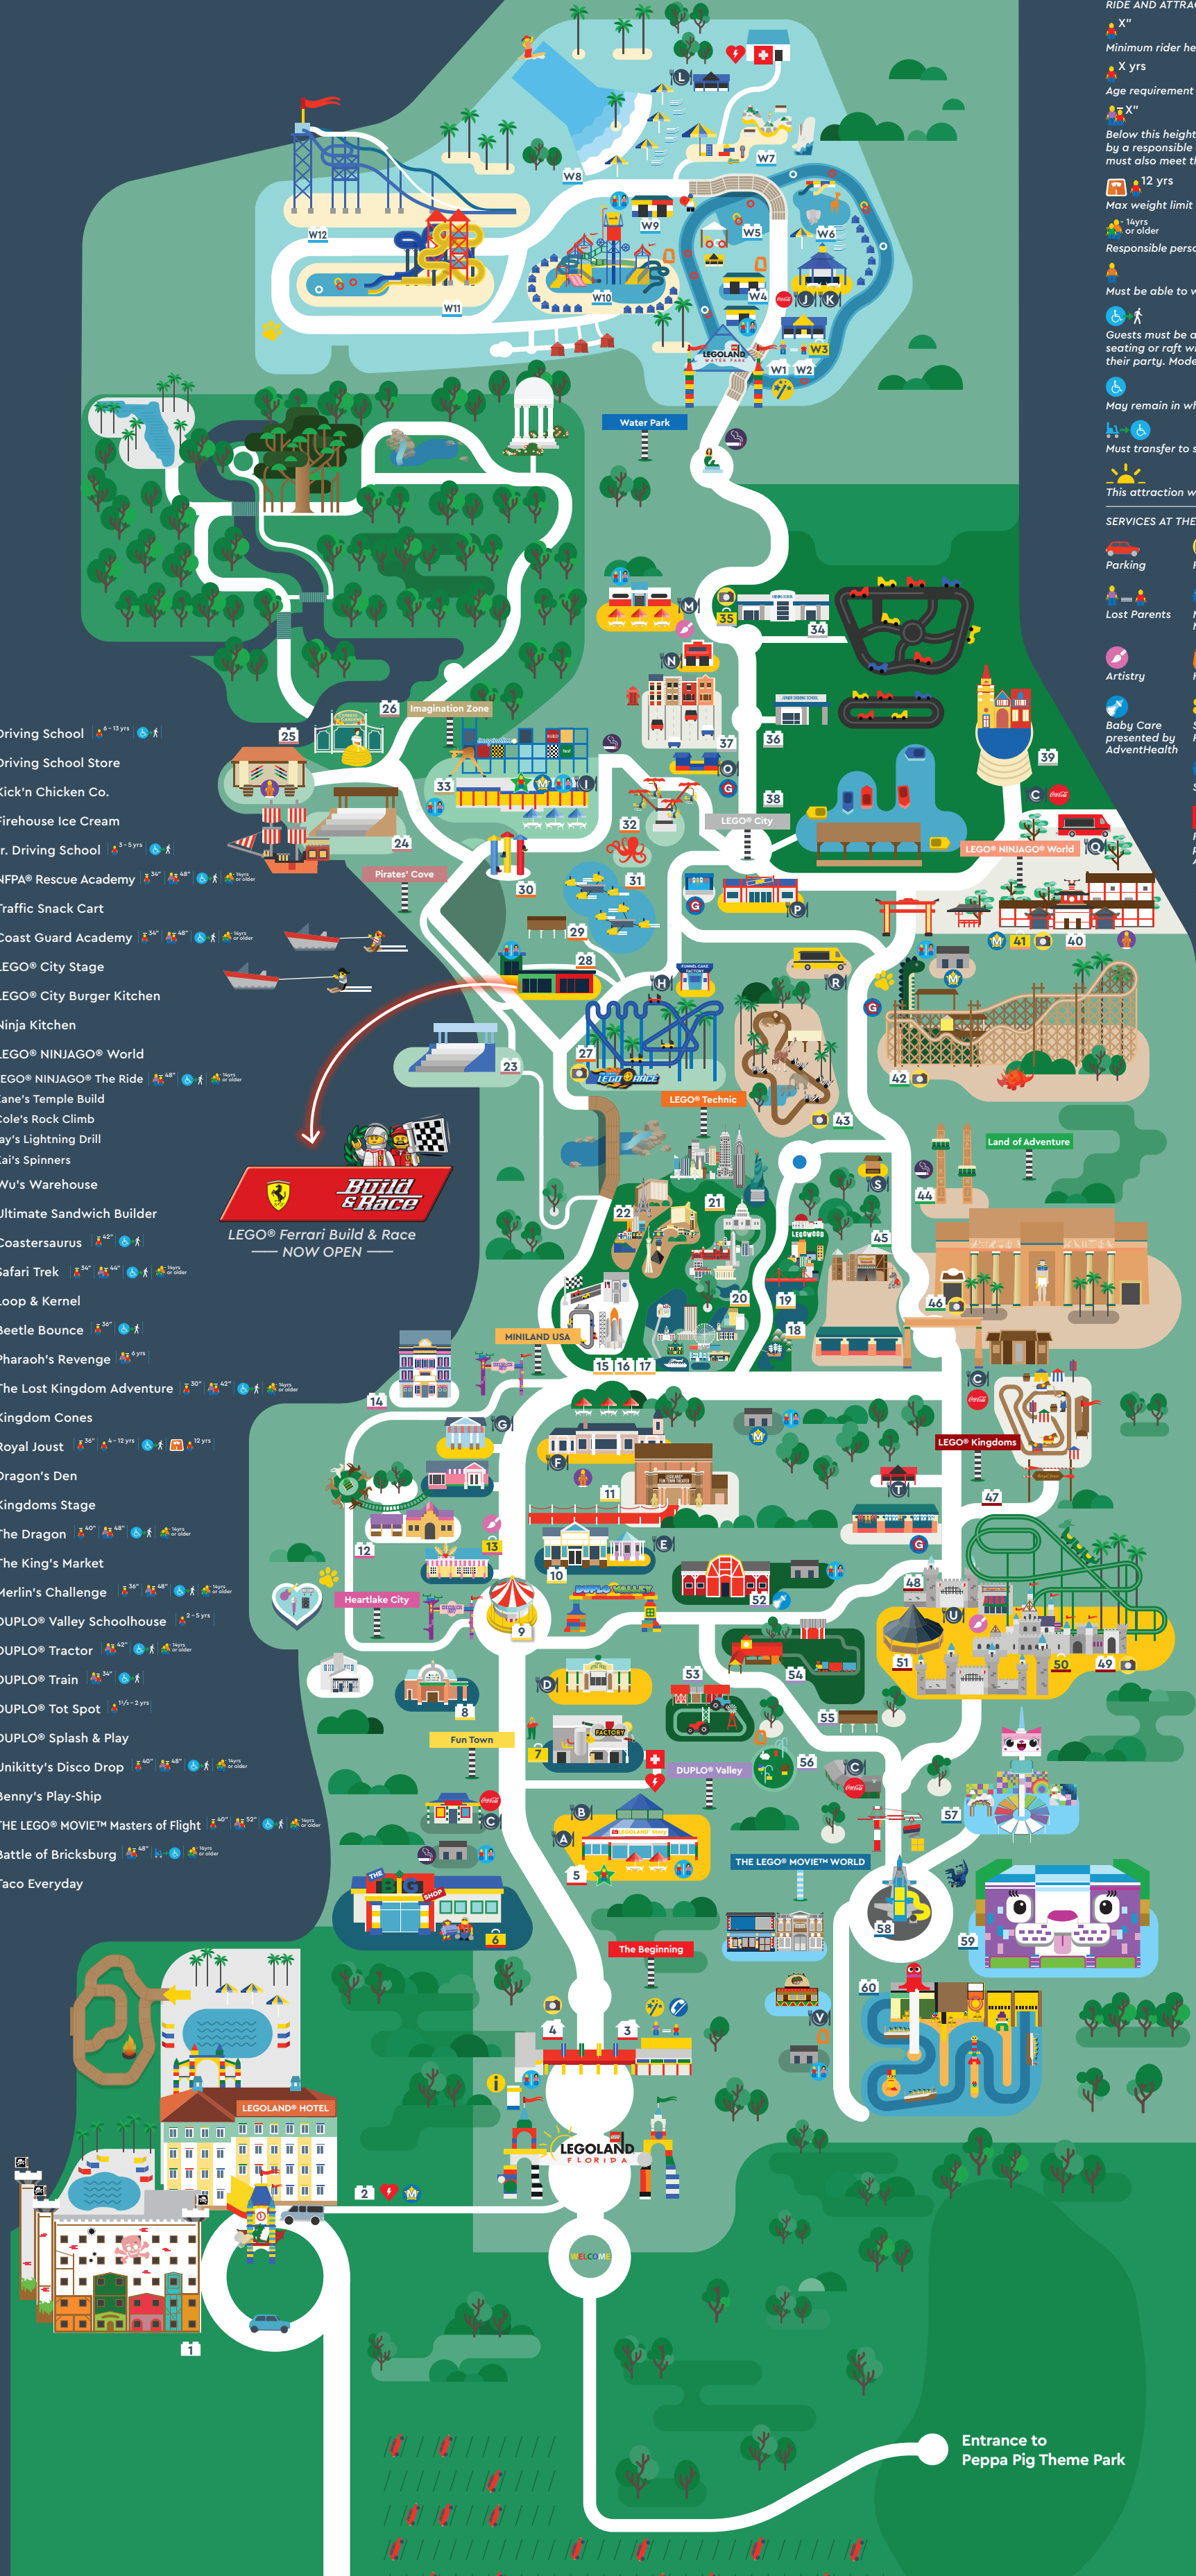

- Rides and Attractions
- Dining
- Services
- Shopping

- RIDE AND ATTRACTION GUIDELINES**
- X" Minimum rider height.
 - X yrs Age requirement - see location for details.
 - X" Below this height/age must be accompanied by a responsible adult XX" in height or taller and must also meet the minimum height requirement.
 - 12 yrs Max weight limit of 170 lbs., max age 12 years.
 - 1yrs or older Responsible person age 14 years or older required.
 - Must be able to walk on their own.
 - Guests must be able to transfer to ride vehicle's seating or raft with assistance from a member of their party. Model Citizens may not assist.
 - May remain in wheelchair/ECV.
 - Must transfer to standard wheelchair.
 - This attraction will close at dusk for visibility.

- SERVICES AT THE PARK**
- Parking
 - Photo Pickup
 - Restrooms
 - Lost Parents
 - Medallion Machine
 - Phone
 - Artistry
 - Haystack Dryer
 - Visitor Info
 - Baby Care presented by AdventHealth
 - Service Animal Relief Area
 - Character Meet & Greet
 - Skill Games
 - Smoking Area
 - First Aid presented by AdventHealth
 - Automated External Defibrillators
 - LEGO® Minifigure Trading Zone
 - Coca-Cola Freestyle® Station
 - Merlin's Magic Wand Drop-Off