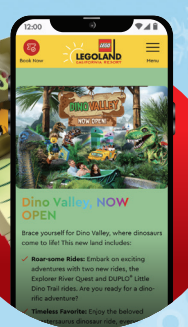

Tuesday, December 31st*

Fireworks at 6:45pm

With Live Entertainment

*Weather Permitting

GIFTS

- 3** Look for this icon on the map to find The BIG Shop at the Beginning, where you can find these Holiday must-haves and more!*

Christmas Ornament Selection
\$16.99

Available in The BIG Shop, Awesome Shop

Holiday Build-A-Minifigure
\$14.99

Available in Minifigure Market, The BIG Shop

*While supplies last.

SPECIALTY TREATS

Look for this Specialty Treat icon on the map. Be sure to taste these limited-time-only food and beverage items!

YOUR AWESOME SELF-GUIDED DAY OUT!

Download the LEGOLAND® California App to Plan Your Day!

Get live wait times, find the perfect place for lunch and set reminders for your favorite shows. Never miss a meet and greet or a 4D movie again!